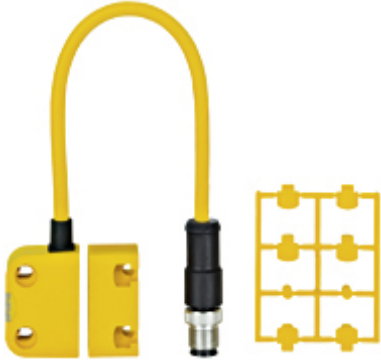

PSEN ma1.4-51M12/8-0.15m/PSENma1.4-10/1u

506345

Magnetic safety switch 2 N/O, 1 signal contact N/O, 8-pin M12 connector, square design, LED IP67, operating distance 10 mm, height design 18 mm
 PU = 1 sensor with actuator.

Technical details

Housing material:	PBT
Certifications:	CE;cULus Listed;EAC (Eurasian);TÜV
Sensor principle:	magnetic
Number of N/O:	2
Connection type:	M12, 8pol. male
Switching voltage:	24 V
Type of switching voltage:	DC
Assured switching distance:	10.0 mm
Assured release distance:	22.0 mm
Protection type, housing:	IP65;IP67
Status indicator:	With LED
Design:	square
Width dimension:	26.4 mm
Height dimension:	37.0 mm
Depth dimension:	18.0 mm
Gross weight:	90 g
Net weight:	53 g
Ambient temperature:	-10 - 55 °C
Operating modes:	Single connection